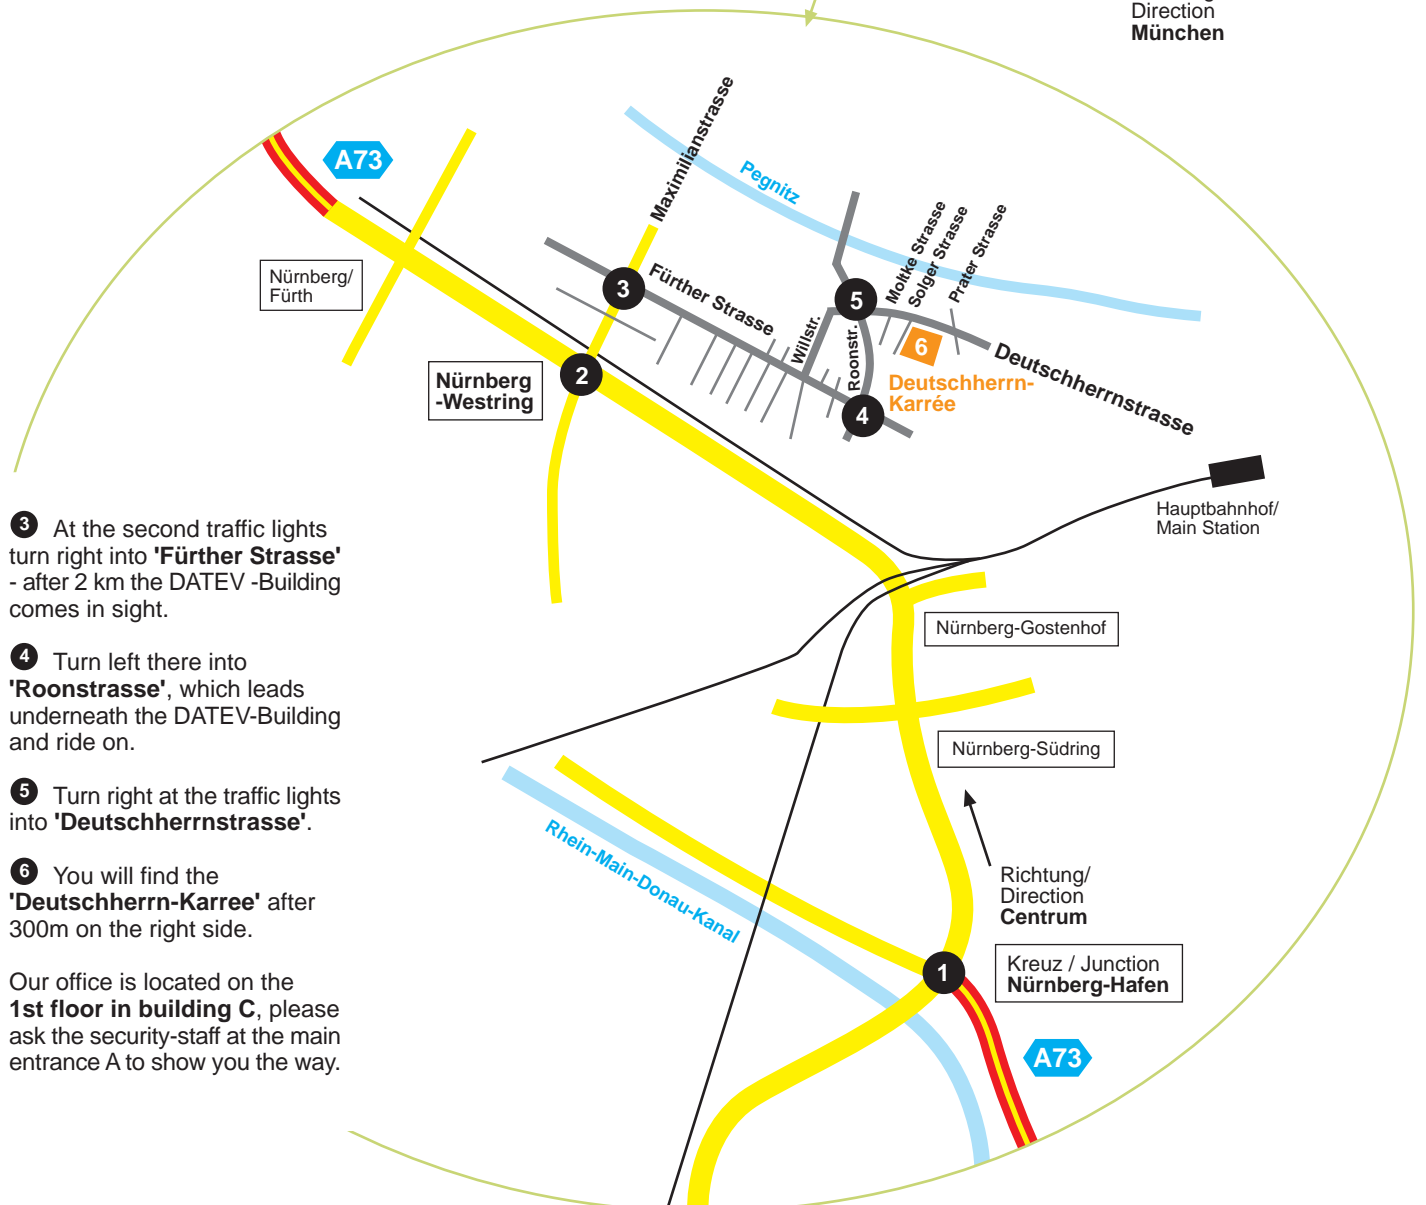

How to find us by car:

A3 from Frankfurt, Würzburg:

change highways at Junction '**Autobahnkreuz Erlangen**' onto **A73**, direction "**Nürnberg/Fürth**".

- Leave the **A73** at exit '**Nürnberg-Westring**', choose the left lane, and turn left into '**Maximilianstrasse**' at the traffic lights.

A6 from Stuttgart, Heilbronn:

change highways at Junction '**Autobahnkreuz Nürnberg-Süd**' onto **A73**, direction "**Nürnberg**".

A9 from Munich:

change highways at Junction '**Autobahnkreuz Nürnberg-Feucht**' onto **A73**, direction "**Nürnberg**".

- Stay on the **A73** until '**Kreuz Nürnberg-Hafen**' and drive in direction '**Centrum**' (important: don't take the exit 'Nürnberg-Zentrum' or 'Nürnberg-Hafen' before 'Kreuz Nürnberg-Hafen'!).
- Leave the **A73** at exit '**Nürnberg-Westring**' and turn right into the '**Maximilianstrasse**'.

- At the second traffic lights turn right into '**Fürther Strasse**' - after 2 km the DATEV -Building comes in sight.

- Turn left there into '**Roonstrasse**', which leads underneath the DATEV-Building and ride on.