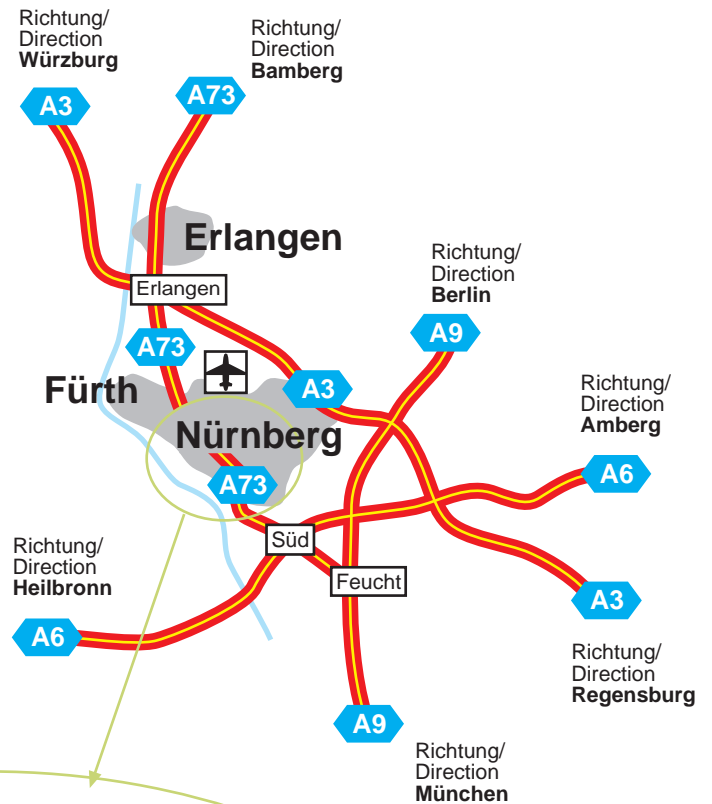

How to find us by car:

A3 from Frankfurt, Würzburg:

change highways at Junction '**Autobahnkreuz Erlangen**' onto **A73**, direction "**Nürnberg/Fürth**".

- Leave the **A73** at exit '**Nürnberg-Westring**', choose the left lane, and turn left into '**Maximilianstrasse**' at the traffic lights.

A6 from Stuttgart, Heilbronn:

change highways at Junction '**Autobahnkreuz Nürnberg-Süd**' onto **A73**, direction "**Nürnberg**".

A9 from Munich:

change highways at Junction '**Autobahnkreuz Nürnberg-Feucht**' onto **A73**, direction "**Nürnberg**".

- Stay on the **A73** until '**Kreuz Nürnberg-Hafen**' and drive in direction '**Centrum**' (important: don't take the exit 'Nürnberg-Zentrum' or 'Nürnberg-Hafen' before 'Kreuz Nürnberg-Hafen'!).
- Leave the **A73** at exit '**Nürnberg-Westring**' and turn right into the '**Maximilianstrasse**'.

- At the second traffic lights turn right into '**Fürther Strasse**' - after 2 km the DATEV -Building comes in sight.

- Turn left there into '**Roonstrasse**', which leads underneath the DATEV-Building and ride on.